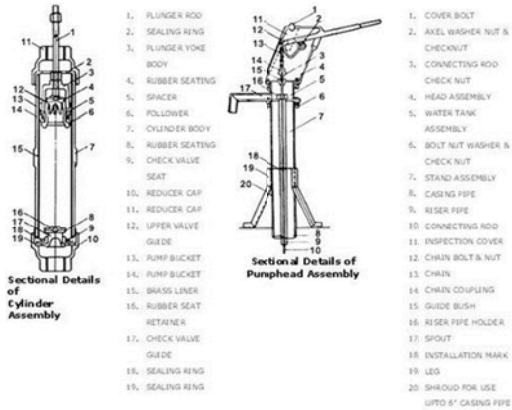

Deep well hand pump