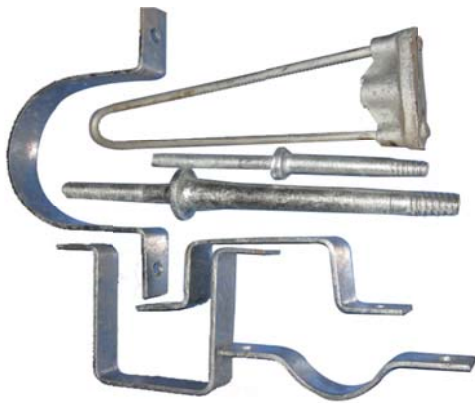

098303 45058 / 090886 92554 / 092316 62776

mtechind12@gmail.com / utindus@gmail.com

Unique Tube Industries

Mr. Dipak Kumar Roy (Partner)

No. 43/1, Hriday Krishna Banerjee Lane

Howrah - 711 101, West Bengal, India