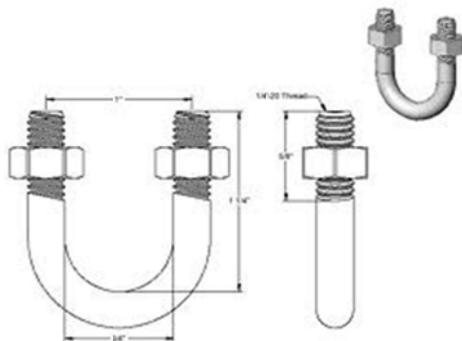

BOW SHACKLE

Deep Well Mark II Hand Pump

Butt Welding Pipe Fitting

D SHACKLE

D SHAKLE SPECIFICATION

D SHACKLE, JIS TYPE, SCREW PIN
Stainless Steel AISI 304 and AISI 316, Highly Polished

ART. No.	Size mm	B mm	C mm	D mm	WLL kg
SH04-007001	4	4	9	14	85
SH04-007002	5	5	10	18	90
SH04-007003	6	6	13	25	150
SH04-007004	8	8	16	32	250
SH04-007005	10	10	19	38	400
SH04-007006	12	12	25	51	600
SH04-007007	16	16	32	64	800
SH04-007008	20	20	38	76	1000
SH04-007009	22	22	44	89	1500
SH04-007010	25	25	51	100	2000

Mr. Dipak Kumar Roy (Partner)

No. 43/1, Hriday Krishna Banerjee Lane

Howrah - 711 101, West Bengal, India

Metal Bush

Group Nipple

Hex Nipple

Pipe fittings nipple

Pipe fittings socket

Pipe fittings socket

U bolt

U bolt

11/22/33 Hardware Fittings Stay set

11/22/33 Hardware Fittings & Eye Bolt

Eye Bolt

11/22/33 Hardware Fittings & Pin

098303 45058 / 090886 92554 / 092316 62776